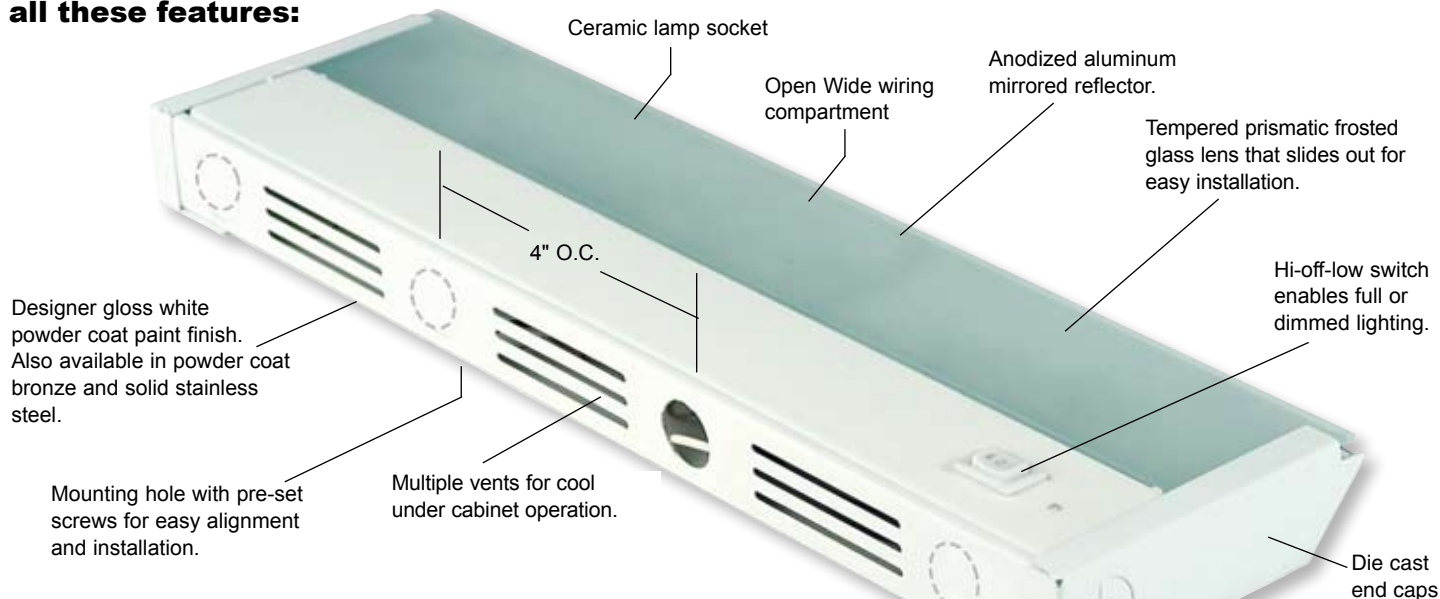

LumenTask™ Under Cabinet Lighting

Designed by electricians for ease of installation - and they helped us load LumenTask™ with all these features:

Model	Length	Width	Height	Knock-outs
X8	8"	4-3/8"	1-1/4"	6 x 1/2"
X16	16"			10 x 1/2"
X24	24"			14 x 1/2"
X32	32"			18 x 1/2"

8" 1 lamp	Cat. No.	Voltage	Finish
	X8-12-WH	12V	White
	X8-120-WH	120V	White
	X8-12-BZ	12V	Bronze
	X8-120-BZ	120V	Bronze
	X8-12-SS	12V	Stainless Steel
	X8-120-SS	120V	Stainless Steel

16" 2 lamp	Cat. No.	Voltage	Finish
	X16-12-WH	12V	White
	X16-120-WH	120V	White
	X16-12-BZ	12V	Bronze
	X16-120-BZ	120V	Bronze
	X16-12-SS	12V	Stainless Steel
	X16-120-SS	120V	Stainless Steel