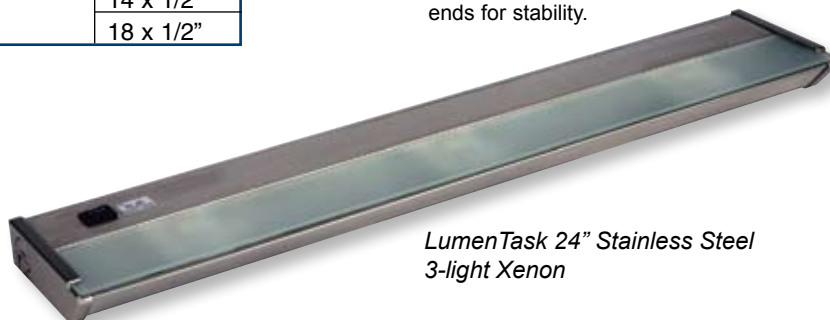

LumenTask™ Under Cabinet Lighting

Designed by electricians for ease of installation - and they helped us load LumenTask™ with all these features:

Model	Length	Width	Height	Knock-outs
X8	8"	4-3/8"	1-1/4"	6 x 1/2"
X16	16"			10 x 1/2"
X24	24"			14 x 1/2"
X32	32"			18 x 1/2"

8" 1 lamp	Cat. No.	Voltage	Finish
	X8-12-WH	12V	White
	X8-120-WH	120V	White
	X8-12-BZ	12V	Bronze
	X8-120-BZ	120V	Bronze
	X8-12-SS	12V	Stainless Steel
	X8-120-SS	120V	Stainless Steel

16" 2 lamp	Cat. No.	Voltage	Finish
	X16-12-WH	12V	White
	X16-120-WH	120V	White
	X16-12-BZ	12V	Bronze
	X16-120-BZ	120V	Bronze
	X16-12-SS	12V	Stainless Steel
	X16-120-SS	120V	Stainless Steel