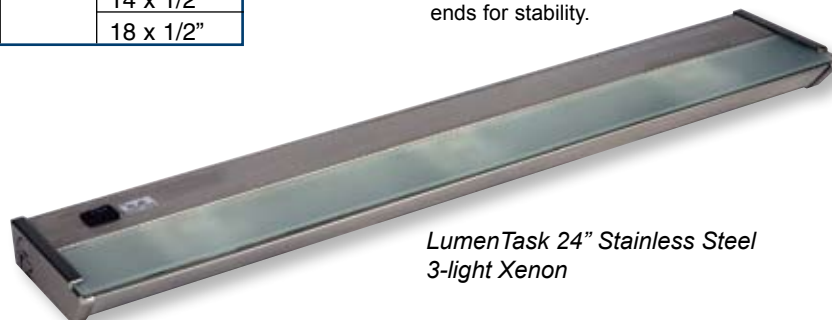

LumenTask™ Under Cabinet Lighting

Designed by electricians for ease of installation - and they helped us load LumenTask™ with all these features:

Model	Length	Width	Height	Knock-outs
X8	8"	4-3/8"	1-1/4"	6 x 1/2"
X16	16"			10 x 1/2"
X24	24"			14 x 1/2"
X32	32"			18 x 1/2"

8" 1 lamp	Cat. No.	Voltage	Finish
	X8-12-WH	12V	White
	X8-120-WH	120V	White
	X8-12-BZ	12V	Bronze
	X8-120-BZ	120V	Bronze
	X8-12-SS	12V	Stainless Steel
	X8-120-SS	120V	Stainless Steel

16" 2 lamp	Cat. No.	Voltage	Finish
	X16-12-WH	12V	White
	X16-120-WH	120V	White
	X16-12-BZ	12V	Bronze
	X16-120-BZ	120V	Bronze
	X16-12-SS	12V	Stainless Steel
	X16-120-SS	120V	Stainless Steel