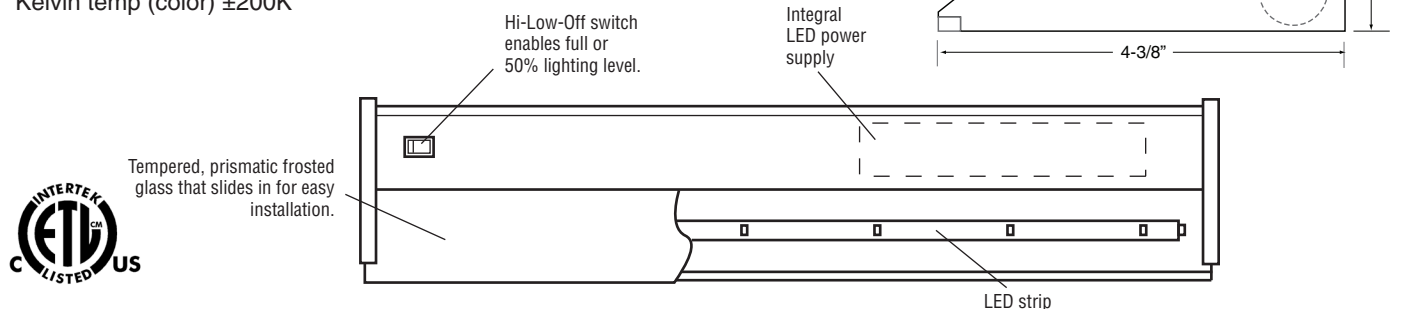

Label: ETL listed.

OPEN WIDE FEATURE

Accessing the interior of LumenTask without dismounting is easy. Our Open Wide design keeps the fixture open and your hands free to wire. By simply pressing the wire compartment holding tab, the wiring compartment cover swings down and out, and stays in position until you're ready to snap it back in its closed position, and slide the lens back in place.

*Kelvin temp (color) ±200K

PRODUCT SPECIFICATION NUMBERS

Catalog No.	Fixture Wattage*	LED Wattage	Finish	Length
UCLED-8-WH	11W	2.33W	White	8"
UCLED-8-BZ	11W	2.33W	Bronze	8"
UCLED-8-SS	11W	2.33W	Stainless Steel	8"
UCLED-16-WH	17W	2.13W	White	16"
UCLED-16-BZ	17W	2.13W	Bronze	16"
UCLED-16-SS	17W	2.13W	Stainless Steel	16"
UCLED-24-WH	24W	2.15W	White	24"
UCLED-24-BZ	24W	2.15W	Bronze	24"
UCLED-24-SS	24W	2.15W	Stainless Steel	24"

*Total wattage includes power supply

LUMEN OUTPUT

8" LED LumenTask	Low	101 lumens
	High	189 lumens
16" LED LumenTask	Low	163 lumens
	High	300 lumens
24" LED LumenTask	Low	232 lumens
	High	428 lumens

ACCESSORIES

Catalog No.	Description
EZ-1	EZ connector (connects two fixtures)
EZ-3	3" interconnect modular cable
EZ-6	6" interconnect modular cable
EZ-12	12" interconnect modular cable
CP-6	6' modular cord and plug for wall outlet
JB-1	Junction box - 4 knock-outs 4"L x 2"W x 1-5/8"H

NOTE: All EZ connectors are three wire.

GMLighting

9830 W. 190th Street • Unit F • Mokena, IL 60448 • www.gmlighting.net

Toll-Free: (866) 671-0811 FAX: (708) 478-2640

e-mail: gmlightingllc@sbcglobal.net • Specifications subject to change without notice. Patent pending
ledlumentask_042110