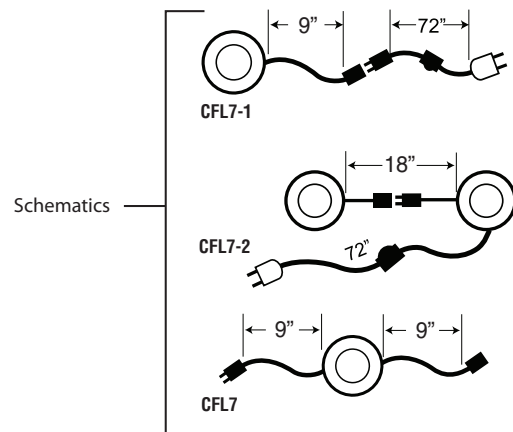

PRODUCT SPECIFICATIONS

Construction:

Heat resistant plastic.

Electrical:

120V operation. Includes switched cord and plug (with the exception of CFL7-W and CFL7-B which is an accessory puck with modular connectors for adding additional pucks). Pre-installed GX53-7 CFL lamp that is easily replaceable. 8,000 hour estimated life.

Lamp:

GX53-7 4200K Twist-n-lock lamp.

Dimming:

Product is not dimmable.

Mounting:

Puck can be surface or recessed mounted. Complete mounting hardware and instructions are included.

Label: UL listed. American Lighting Association.

CFL (120V) Series Extenders and Hardwire Box

Cat. No.	Description
CFLX-12	12" Extender for FluoroTask Pucks
CFLX-24	24" Extender for FluoroTask Pucks
CFL-HB-W	Hardwire Box with 3 amp terminal block and switch. Dimensions: 3-1/2"L x 2-3/16" x 1-3/8"D