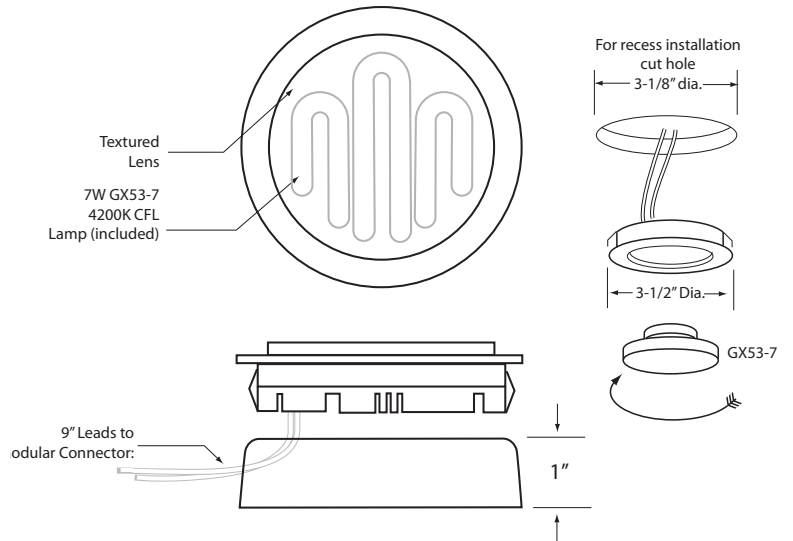

PRODUCT SPECIFICATIONS

Construction:

Heat resistant plastic.

Electrical:

120V operation. Includes switched cord and plug (with the exception of CFL7-W and CFL7-B which is an accessory puck with modular connectors for adding additional pucks). Pre-installed GX53-7 CFL lamp that is easily replaceable. 8,000 hour estimated life.

Lamp:

GX53-7 4200K Twist-n-lock lamp.

Dimming:

Product is not dimmable.

Mounting:

Puck can be surface or recessed mounted. Complete mounting hardware and instructions are included.

Label: UL listed. American Lighting Association.