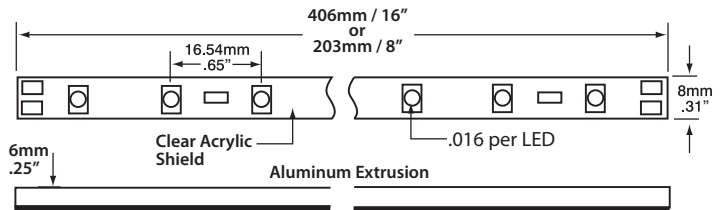

Electrical: Each of the LED's per bar (8" bar: 12 LEDs, 16" bar: 24 LEDs) are 0.16W, equalling 3.04 watts per foot. Total Amps for 8" is 0.18, and for 16" is .36 amps. Power consumption is miniscule. **Color Temperature:** 3500K (±200) Warm White.

Power Supply: See below.

Dimming: With GM Lighting LED Magnetic Dimmable Power Supplies.

Mounting: 3M double stick mounting tape pre-affixed to LED LightBar. Aluminum mounting clips with stainless steel screws also included.

Flexible Connectors: See chart at right

Label: ETL listed for wet location.

LED ELECTRONIC POWER SUPPLIES

Catalog No.	Description
LTP-2	2 Amp Electronic Switchable, 120V Cord & Plug
LTP-6	6 Amp Electronic Switchable, 120V Cord & Plug
LTH-2	Commercial Electronic 2.1 Amp / 25W
LTH-4	Commercial Electronic 4.2 Amp / 50W
LTH-8	Commercial Electronic 8.5 Amp / 100W
LTH-16	Commercial Electronic 16.7 Amp / 200W
LTH-25	Commercial Electronic 25 Amp / 320W

LED MAGNETIC DIMMABLE POWER SUPPLIES

LTHM50-DIM	120V / 50W Magnetic Dimmable - ETL Rated
LTHM60-DIM	120V / 60W Magnetic Dimmable - ETL Rated
LTHM100-DIM	120V / 100W Magnetic Dimmable - ETL Rated

PRODUCT ORDERING DETAIL

Cat. No.	Length	Total LED's	LED Wattage	Lumens Per Bar	Amps Per Bar	Color Temp.*	LED Life
LTAB-8	8"	12	0.16W (1.92W / bar)	95	0.18	3500K Warm White	50,000 hrs
LTAB-16	16"	24	0.16W (3.84W / bar)	191	0.36	3500K Warm White	50,000 hrs.

FLEXIBLE LIGHTBAR CONNECTORS

Catalog No.	Description
LTCWP-12	12" Aluminum LightBar to Aluminum LightBar
LTCWP-24	24" Aluminum LightBar to Aluminum LightBar
LTCWP-36	36" Aluminum LightBar to Aluminum LightBar
LTCWP-60	60" Aluminum LightBar to Aluminum LightBar
LTW-24-WP	24" Aluminum LightBar to Power Supply
LTW-48-WP	48" Aluminum LightBar to Power Supply
LTW-60-WP	60" Aluminum LightBar to Power Supply

GM Lighting

GM Lighting, LLC • 9830 W. 190th St. • Unit F • Mokena, IL 60448
Toll-Free: (866) 671-0811 FAX: (708) 478-2640 • www.gmlighting.net
e-mail: gmlightingllc@sbcglobal.net • Specifications subject to change without notice.

*Kelvin temperature (color) ±200.

LTAB_032210