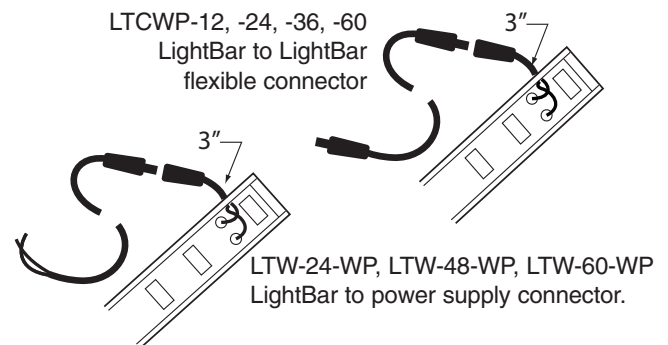

Electrical: Each of the LED's per bar (8" bar: 12 LEDs, 16" bar: 24 LEDs) are 0.16W, equalling 3.04 watts per foot. Total Amps for 8" is 0.18, and for 16" is .36 amps. Power consumption is miniscule. **Color Temperature:** 3500K (±200) Warm White.

Power Supply: See below.

Dimming: With GM Lighting LED Magnetic Dimmable Power Supplies.

Mounting: 3M double stick mounting tape pre-affixed to LED LightBar. Aluminum mounting clips with stainless steel screws also included.

Flexible Connectors: See chart at right

Label: ETL listed for wet location.

LED ELECTRONIC POWER SUPPLIES

Catalog No.	Description
LTP-2	2 Amp Electronic Switchable, 120V Cord & Plug
LTP-6	6 Amp Electronic Switchable, 120V Cord & Plug
LTH-2	Commercial Electronic 2.1 Amp / 25W
LTH-4	Commercial Electronic 4.2 Amp / 50W
LTH-8	Commercial Electronic 8.5 Amp / 100W
LTH-16	Commercial Electronic 16.7 Amp / 200W
LTH-25	Commercial Electronic 25 Amp / 320W

LED MAGNETIC DIMMABLE POWER SUPPLIES

LTHM50-DIM	120V / 50W Magnetic Dimmable - ETL Rated
LTHM60-DIM	120V / 60W Magnetic Dimmable - ETL Rated
LTHM100-DIM	120V / 100W Magnetic Dimmable - ETL Rated

PRODUCT ORDERING DETAIL

Cat. No.	Length	Total LED's	LED Wattage	Lumens Per Bar	Amps Per Bar	Color Temp.*	LED Life
LTAB-8	8"	12	0.16W (1.92W / bar)	95	0.18	3500K Warm White	50,000 hrs
LTAB-16	16"	24	0.16W (3.84W / bar)	191	0.36	3500K Warm White	50,000 hrs.

FLEXIBLE LIGHTBAR CONNECTORS

Catalog No.	Description
LTCWP-12	12" Aluminum LightBar to Aluminum LightBar
LTCWP-24	24" Aluminum LightBar to Aluminum LightBar
LTCWP-36	36" Aluminum LightBar to Aluminum LightBar
LTCWP-60	60" Aluminum LightBar to Aluminum LightBar
LTW-24-WP	24" Aluminum LightBar to Power Supply
LTW-48-WP	48" Aluminum LightBar to Power Supply
LTW-60-WP	60" Aluminum LightBar to Power Supply

GM Lighting

GM Lighting, LLC • 9830 W. 190th St. • Unit F • Mokena, IL 60448
Toll-Free: (866) 671-0811 FAX: (708) 478-2640 • www.gmlighting.net
e-mail: gmlightingllc@sbcglobal.net • Specifications subject to change without notice.

*Kelvin temperature (color) ±200.

LTAB_032210