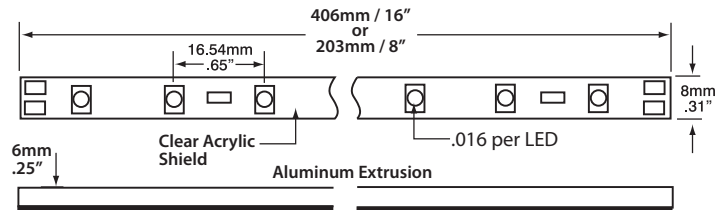

Electrical: Each of the LED's per bar (8" bar: 12 LEDs, 16" bar: 24 LEDs) are 0.16W, equalling 3.04 watts per foot. Total Amps for 8" is 0.18, and for 16" is .36 amps. Power consumption is miniscule. **Color Temperature:** 3500K (±200) Warm White.

Power Supply: See below.

Dimming: With GM Lighting LED Magnetic Dimmable Power Supplies.

Mounting: 3M double stick mounting tape pre-affixed to LED LightBar. Aluminum mounting clips with stainless steel screws also included.

Flexible Connectors: See chart at right

Label: ETL listed for wet location.

LED ELECTRONIC POWER SUPPLIES

Catalog No.	Description
LTP-2	2 Amp Electronic Switchable, 120V Cord & Plug
LTP-6	6 Amp Electronic Switchable, 120V Cord & Plug
LTH-2	Commercial Electronic 2.1 Amp / 25W
LTH-4	Commercial Electronic 4.2 Amp / 50W
LTH-8	Commercial Electronic 8.5 Amp / 100W
LTH-16	Commercial Electronic 16.7 Amp / 200W
LTH-25	Commercial Electronic 25 Amp / 320W

LED MAGNETIC DIMMABLE POWER SUPPLIES

LTHM50-DIM	120V / 50W Magnetic Dimmable - ETL Rated
LTHM60-DIM	120V / 60W Magnetic Dimmable - ETL Rated
LTHM100-DIM	120V / 100W Magnetic Dimmable - ETL Rated

PRODUCT ORDERING DETAIL

Catalog Number	Length	Total LED's	LED Wattage	Amps Per Bar	Color Temp.	LED Life
LTAB-N-8	8"	12	0.16W (1.92W / bar)	0.18	3500K Warm White	50,000 hrs
LTAB-N-16	16"	24	0.16W (3.84W / bar)	0.36	3500K Warm White	50,000 hrs.

FLEXIBLE LIGHTBAR CONNECTORS

Catalog No.	Description
LTCWP-12	12" Aluminum LightBar to Aluminum LightBar
LTCWP-24	24" Aluminum LightBar to Aluminum LightBar
LTCWP-36	36" Aluminum LightBar to Aluminum LightBar
LTCWP-60	60" Aluminum LightBar to Aluminum LightBar
LTW-24-WP	24" Aluminum LightBar to Power Supply
LTW-48-WP	48" Aluminum LightBar to Power Supply
LTW-60-WP	60" Aluminum LightBar to Power Supply

*Kelvin temperature (color) ±200.

GM Lighting

GM Lighting, LLC • 9830 W. 190th St. • Unit F • Mokena, IL 60448
Toll-Free: (866) 671-0811 FAX: (708) 478-2640 • www.gmlighting.net
e-mail: gmlightingllc@sbcglobal.net • Specifications subject to change without notice.

LTAB_030810