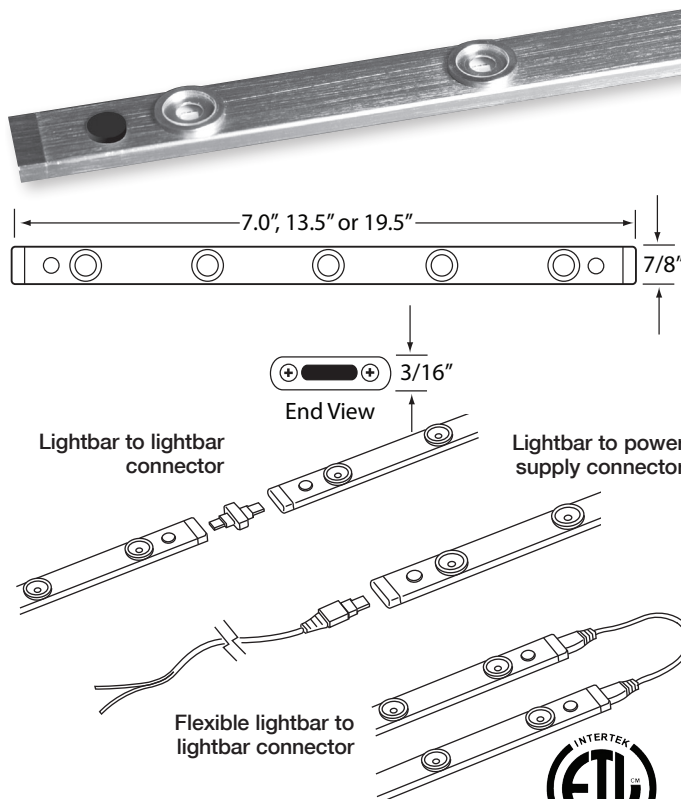

Power Supply: See below.

Dimming: With GM Lighting LED Magnetic Dimmable Power Supplies. See below.

Mounting: Includes 2 mounting clips and screws. Can also be flush mounted..

Flexible Connectors: LARC3-BB-1 lightbar to lightbar connector, and LARC3-PS-24 24" lightbar to power supply connector supplied. See chart at lower right for other options.

Label: ETL listed.

LED ELECTRONIC POWER SUPPLIES

Catalog No.	Description
LTP-2	2 Amp Electronic Switchable, 120V Cord & Plug
LTP-6	6 Amp Electronic Switchable, 120V Cord & Plug
LTH-2	Electronic 2.1 Amp / 25W, 120V
LTH-4	Electronic 4.2 Amp / 50W, 120V
LTH-8	Electronic 8.5 Amp / 100W, 120V
LTH-16	Electronic 16.7 Amp / 200W, 120V
LTH-25	Electronic 25 Amp / 320W, 120V

LED MAGNETIC DIMMABLE POWER SUPPLIES

LTHM50-DIM	12VDC / 50W Magnetic Dimmable - ETL
LTH-60-DIM	12VDC / 60W Magnetic Dimmable - ETL
LTHM100-DIM	12VDC / 100W Magnetic Dimmable - ETL
LTHM-300-DIM	12VDC / 300W Magnetic Dimmable - UL

PRODUCT ORDERING DETAIL

Cat. No.	Length	Total LED's	LED Wattage	Lumens/Bar	Amps/Bar	Finish	LED Life
LARC3-7-WW-BA	7.0"	2	3.6W / bar	112	0.3	Brushed Aluminum	50,000 hrs
LARC3-13-WW-BA	13.5"	4	7W / bar	225	0.6	Brushed Aluminum	50,000 hrs
LARC3-19-WW-BA	19.5"	6	9W / bar	328	0.75	Brushed Aluminum	50,000 hrs.
LARC3-7-WW-B	7.0"	2	3.6W / bar	112	0.3	Black	50,000 hrs
LARC3-13-WW-B	13.5"	4	7W / bar	225	0.6	Black	50,000 hrs
LARC3-19-WW-B	19.5"	6	9W / bar	328	0.75	Black	50,000 hrs.

CONNECTORS and ACCESSORIES

Catalog No.	Description
LARC3-BB-1	Lightbar to lightbar connector
LARC3-BB-4	4" flexible lightbar to lightbar connector
LARC3-BB-12	12" flexible lightbar to lightbar connector
LARC3-BB-24	24" flexible lightbar to lightbar connector
LARC3-BB-36	36" flexible lightbar to lightbar connector
LARC3-BB-60	60" flexible lightbar to lightbar connector
LARC3-PS-24	24" lightbar to power supply connector
LARC3-PS-48	48" lightbar to power supply connector
LARC3-FL-BA	LARC3 Frosted lens for brushed aluminum
LARC3-FL-B	LARC3 Frosted lens for black

GM Lighting

GM Lighting, LLC • 9830 W. 190th St. • Unit F • Mokena, IL 60448
Toll-Free: (866) 671-0811 FAX: (708) 478-2640 • www.gmlighting.net
e-mail: gmlightingllc@sbcglobal.net • Specifications subject to change without notice. LARC3_072011

*Kelvin temperature (color) ±200.