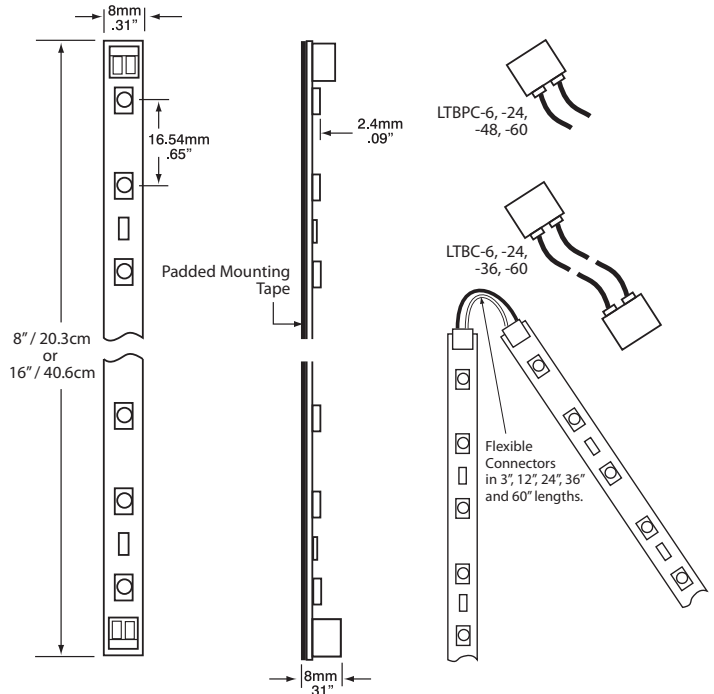

## PRODUCT DESCRIPTION

LED Linear LightBar is an 8" or 16" rigid and unobtrusive (only 8mm / .31" thickness) Dimmable High Output LED LightBar that can be interconnected in series from one low voltage DC power source. At only 0.18 amps per 8" (12 LEDs) and 0.36 amps per 16" (24 LEDs). 50,000 hour lamp life.

**Electrical:** Each of the LED's per bar (8" bar: 12 LEDs, 16" bar: 24 LEDs) are 0.16W, equalling 3.04 watts per foot. Total Amps for 8" is 0.18, and for 16" is .36 amps. Power consumption is miniscule. Dimmable utilizing GM Lighting LED Magnetic Dimmable Power Supplies.

**Flexible Connectors:** See chart below right.

**Label:** UL listed.

## FLEXIBLE LIGHTBAR CONNECTORS

Catalog No.	Description
LTBC-3	3" Flexible LightBar to LightBar
LTBC-12	12" Flexible LightBar to LightBar
LTBC-24	24" Flexible LightBar to LightBar
LTBC-36	36" Flexible LightBar to LightBar
LTBC-60	60" LightBar to Power Supply
LTBPC-6	6" LightBar to Power Supply
LTBPC-24	24" LightBar to Power Supply
LTBPC-48	48" LightBar to Power Supply
LTBPC-60	60" LightBar to Power Supply