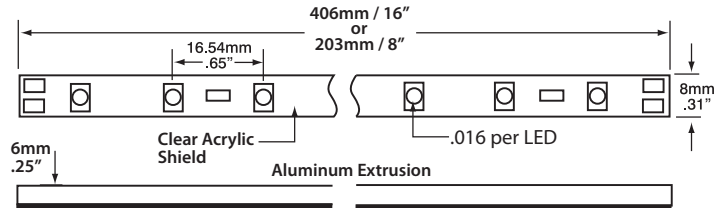

DIMMABLE 12V DC RIGID HIGH OUTPUT LED ALUMINUM LINEAR LIGHTBAR™

by **GM Lighting**

Project: _____

Type: _____

Location: _____

Contact Phone: _____

PRODUCT DESCRIPTION

LED Aluminum Linear LightBar is an 8" or 16" rigid and unobtrusive (only 8mm / .31" thickness) Dimmable High Output LED LightBar that can be interconnected in series from one low voltage DC power source. At only 0.18 amps per 8" (12 LEDs) and 0.36 amps per 16" (24 LEDs). 50,000 hour lamp life.

PRODUCT SPECIFICATIONS

Construction: LED High Output Aluminum LightBar is an extruded aluminum vessel that utilizes 0.16W high output LED diodes for maximum performance. Clear shield allows for use in wet locations. Not to be submersed in liquid.

Electrical: Each of the LED's per bar (8" bar: 12 LEDs, 16" bar: 24 LEDs) are 0.16W, equalling 3.04 watts per foot. Total Amps for 8" is 0.18, and for 16" is .36 amps. Power consumption is miniscule. Dimmable utilizing GM Lighting LED Magnetic Dimmable Power Supplies.

Color Temperature: 3500K (±200) Warm White.

Power Supply: See below.

Dimming: With GM Lighting LED Magnetic Dimmable Power Supplies.

Mounting: 3M double stick mounting tape pre-affixed to LED LightBar. Aluminum mounting clips with stainless steel screws also included.

Flexible Connectors: See chart at right

Label: ETL listed for wet location.

LED ELECTRONIC AND MAGNETIC DIMMABLE POWER SUPPLIES

Catalog No.	Description
LTP-2	2 Amp Electronic Switchable, 120V Cord & Plug
LTP-6	6 Amp Electronic Switchable, 120V Cord & Plug
LTH-8	Commercial Electronic 8.5 Amp / 100W
LTH-16	Commercial Electronic 16.7 Amp / 200W
LTH-25	Commercial Electronic 25 Amp / 320W
LTHM50-DIM	120V / 50W Magnetic Dimmable - ETL Rated
LTH-60-DIM	120V / 60W Magnetic Dimmable - ETL Rated
LTHM100-DIM	120V / 100W Magnetic Dimmable - ETL Rated

PRODUCT ORDERING DETAIL

Catalog Number	Length	Total LED's	LED Wattage	Amps Per Bar	Color Temp.	LED Life
LTAB-N-8	8"	12	0.16W (1.92W / bar)	0.18	3500K Warm White	50,000 hrs
LTAB-N-16	16"	24	0.16W (3.84W / bar)	0.36	3500K Warm White	50,000 hrs.

FLEXIBLE LIGHTBAR CONNECTORS

Catalog No.	Description
LTCWP-12	12" Aluminum LightBar to Aluminum LightBar
LTCWP-24	24" Aluminum LightBar to Aluminum LightBar
LTCWP-36	36" Aluminum LightBar to Aluminum LightBar
LTCWP-60	60" Aluminum LightBar to Aluminum LightBar
LTW-24-WP	24" Aluminum LightBar to Power Supply
LTW-48-WP	48" Aluminum LightBar to Power Supply
LTW-60-WP	60" Aluminum LightBar to Power Supply

GM Lighting

www.gmlighting.net

Telephone: (708) 671-0811 Toll-Free: (866) 671-0811 FAX: (708) 448-8545
e-mail: sales@gmlighting.net • Specifications subject to change without notice.

112309_LTAB-N