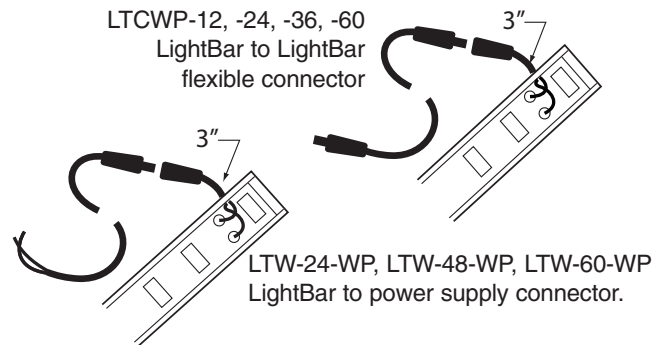

DIMMABLE 12V DC RIGID HIGH OUTPUT LED ALUMINUM LINEAR LIGHTBAR™

by **GM Lighting**

Project: _____

Type: _____

Location: _____

Contact Phone: _____

PRODUCT DESCRIPTION

LED Aluminum Linear LightBar is an 8" or 16" rigid and unobtrusive (only 8mm / .31" thickness) Dimmable High Output LED LightBar that can be interconnected in series from one low voltage DC power source. At only 0.18 amps per 8" (12 LEDs) and 0.36 amps per 16" (24 LEDs). 50,000 hour lamp life.

PRODUCT SPECIFICATIONS

Construction: LED High Output Aluminum LightBar is an extruded aluminum vessel that utilizes 0.16W high output LED diodes for maximum performance. Clear shield allows for use in wet locations. Not to be submersed in liquid.

Color Temperature: 3500K (±200) Warm White.

Power Supply: See below.

Dimming: With GM Lighting LED Magnetic Dimmable Power Supplies.

Mounting: 3M double stick mounting tape pre-affixed to LED LightBar. Aluminum mounting clips with stainless steel screws also included.

Flexible Connectors: See chart at right

Label: ETL listed for wet location.

LED ELECTRONIC AND MAGNETIC DIMMABLE POWER SUPPLIES

Catalog No.	Description
LTP-2	2 Amp Electronic Switchable, 120V Cord & Plug
LTP-6	6 Amp Electronic Switchable, 120V Cord & Plug
LTH-8	Commercial Electronic 8.5 Amp / 100W
LTH-16	Commercial Electronic 16.7 Amp / 200W
LTH-25	Commercial Electronic 25 Amp / 320W
LTHM50-DIM	120V / 50W Magnetic Dimmable - ETL Rated
LTH-60-DIM	120V / 60W Magnetic Dimmable - ETL Rated
LTHM100-DIM	120V / 100W Magnetic Dimmable - ETL Rated