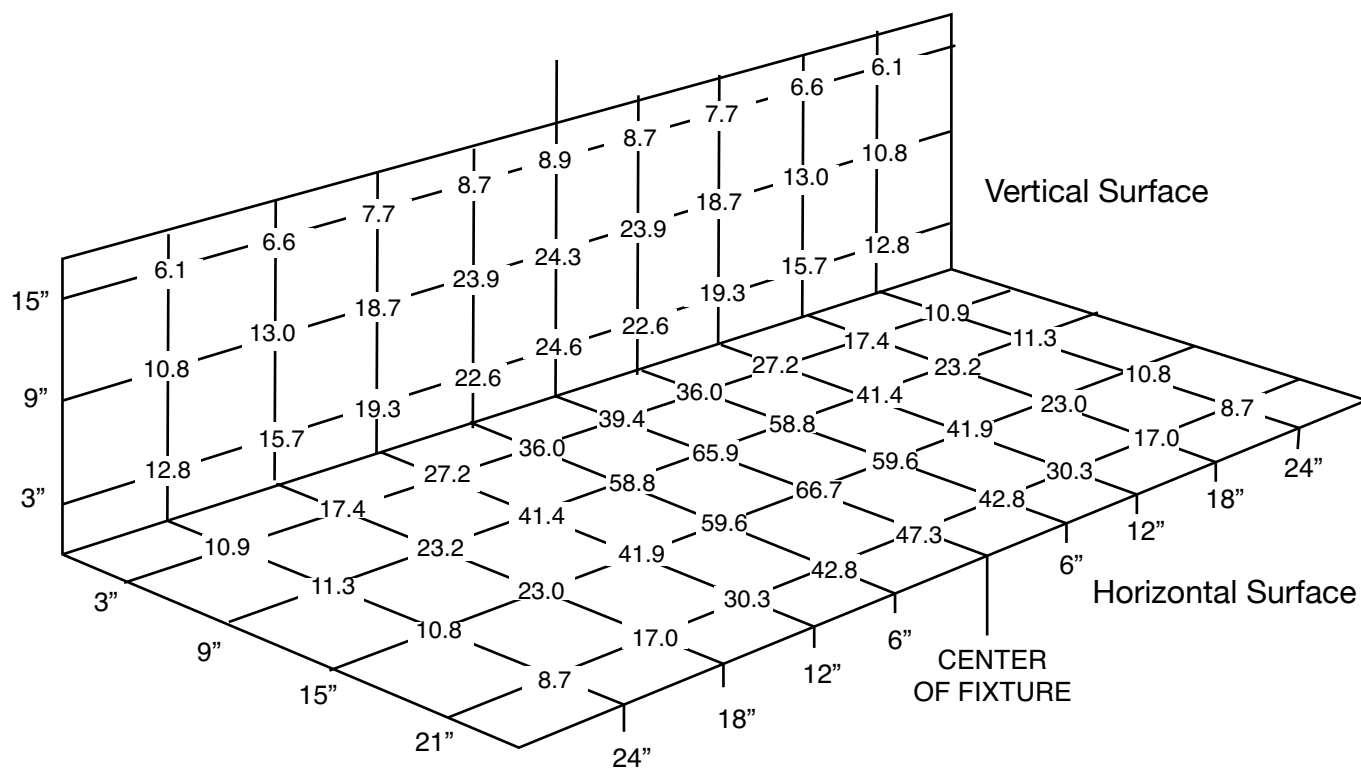

XENON LumenTask™ UNDERCABINET LIGHTING

12V XENON PHOTOMETRICS AND LAMP DATA

Xenon Lamp Specifications					
Catalog No.	Volt	Watts	Base	Life Hrs.	Color Temp.
G6.35-12VCL	12	18	G6.35	10,000	3000°K