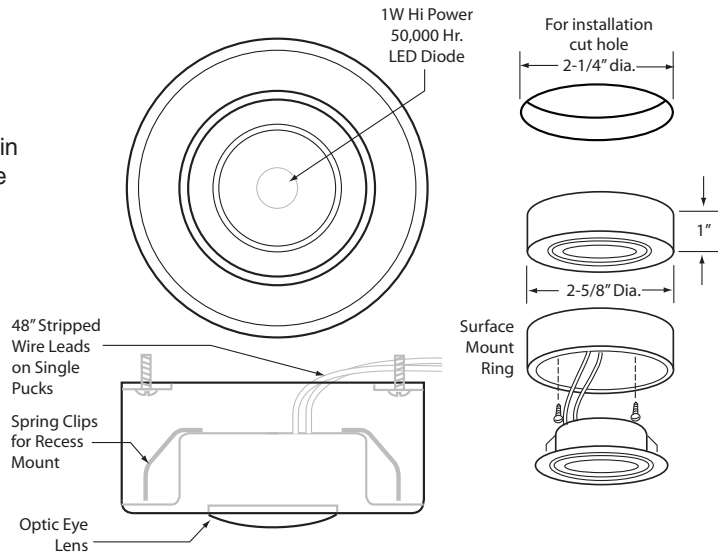

PRODUCT SPECIFICATIONS

Construction:

All metal construction with glass lens.

Electrical:

LED is 1W. 50,000 hour LED life.
LPCC-6 LED Puck Power Supply meets constant current 350mA requirements.

Color Temperature:

3500K warm white (WW).
Kelvin Temperature (color) ± 200.

Power Supplies:

3 puck kit comes with in-line power supply with switched cord and plug. Use single puck(s) with GM Lighting LPCC-6 LED Puck Power Supply which can power from 2 to 5-1W pucks. See chart below.

Dimming:

Product cannot be dimmed.

Mounting:

Puck can be surface or recessed mounted. Complete mounting hardware and instructions are included. Hardwire or plug-in utilizing 3-puck kit power supply and switched cord and plug.

Label: UL listed. American Lighting Association.

LED ACCENT / TASK INDIVIDUAL PUCK POWER SUPPLY FOR 2 TO 5 PUCKS IN SERIES

Cat. No.	Description
LPCC-6	LED Puck Power Supply 3-1/16"L x 1-1/4"W x 5/8"H

Cat. No.	Color	Total LED's	LED Wattage	Finish	LED Life
LP-1-W	3500K Warm White	1 High Power	1W	White	50,000 hrs.
LP-1-B	3500K Warm White	1 High Power	1W	Black	50,000 hrs.
LP-1-BZ	3500K Warm White	1 High Power	1W	Bronze	50,000 hrs.
LP-1-BNK	3500K Warm White	1 High Power	1W	Brushed Nickel	50,000 hrs.
LTPK-3-W	3500K Warm White	3x1 High Power	3W	White	50,000 hrs.
LTPK-3-B	3500K Warm White	3x1 High Power	3W	Black	50,000 hrs.
LTPK-3-BZ	3500K Warm White	3x1 High Power	3W	Bronze	50,000 hrs.
LTPK-3-BNK	3500K Warm White	3x1 High Power	3W	Brushed Nickel	50,000 hrs.