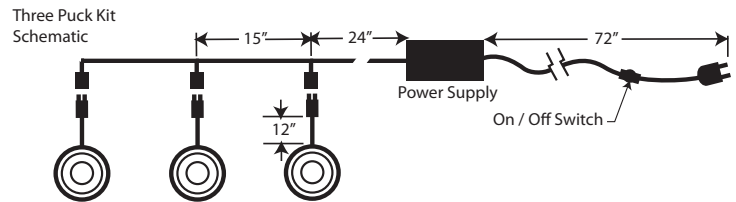

GM Lighting

LED ACCENT / TASK PUCK LIGHTING RECESS OR SURFACE MOUNT INDIVIDUAL PUCK OR THREE PUCK KIT WITH SWITCHED CORD AND PLUG

Project: _____

Type: _____

Location: _____

Contact Phone: _____

PRODUCT DESCRIPTION

A surface or recess mount 1W High Power 3500K warm white LED puck that is available in white, black, bronze or brushed nickel. Unique optic eye lens delivers even light distribution. Non-dimmable. Available as a single puck or in a 3-puck kit that includes switched cord and plug with inline power supply.

PRODUCT SPECIFICATIONS

Construction:

All metal construction with glass lens.

Electrical:

LED is 1W. 50,000 hour LED life.
LPCC-6 LED Puck Power Supply meets constant current 350mA requirements.

Color Temperature:

3500K warm white (WW).
Kelvin Temperature (color) ± 200.

Power Supplies:

3 puck kit comes with in-line power supply with switched cord and plug. Use single puck(s) with GM Lighting LPCC-6 LED Puck Power Supply which can power from 2 to 5-1W pucks. See chart below.

Dimming:

Product cannot be dimmed.

Mounting:

Puck can be surface or recessed mounted. Complete mounting hardware and instructions are included. Hardwire or plug-in utilizing 3-puck kit power supply and switched cord and plug.

Label: UL listed. American Lighting Association.

LED ACCENT / TASK INDIVIDUAL PUCK POWER SUPPLY FOR 2 TO 5 PUCKS IN SERIES

Cat. No.	Description
LPCC-6	LED Puck Power Supply 3-1/16"L x 1-1/4"W x 5/8"H

Cat. No.	Color	Total LED's	LED Wattage	Finish	LED Life
LP-1-W	3500K Warm White	1 High Power	1W	White	50,000 hrs.
LP-1-B	3500K Warm White	1 High Power	1W	Black	50,000 hrs.
LP-1-BZ	3500K Warm White	1 High Power	1W	Bronze	50,000 hrs.
LP-1-BNK	3500K Warm White	1 High Power	1W	Brushed Nickel	50,000 hrs.
LTPK-3-W	3500K Warm White	3x1 High Power	3W	White	50,000 hrs.
LTPK-3-B	3500K Warm White	3x1 High Power	3W	Black	50,000 hrs.
LTPK-3-BZ	3500K Warm White	3x1 High Power	3W	Bronze	50,000 hrs.
LTPK-3-BNK	3500K Warm White	3x1 High Power	3W	Brushed Nickel	50,000 hrs.

GM Lighting

www.gmlighting.net

Telephone: (708) 671-0811 Toll-Free: (866) 671-0811 FAX: (708) 448-8545

e-mail: sales@gmlighting.net • Specifications subject to change without notice. 032210_ledpuck